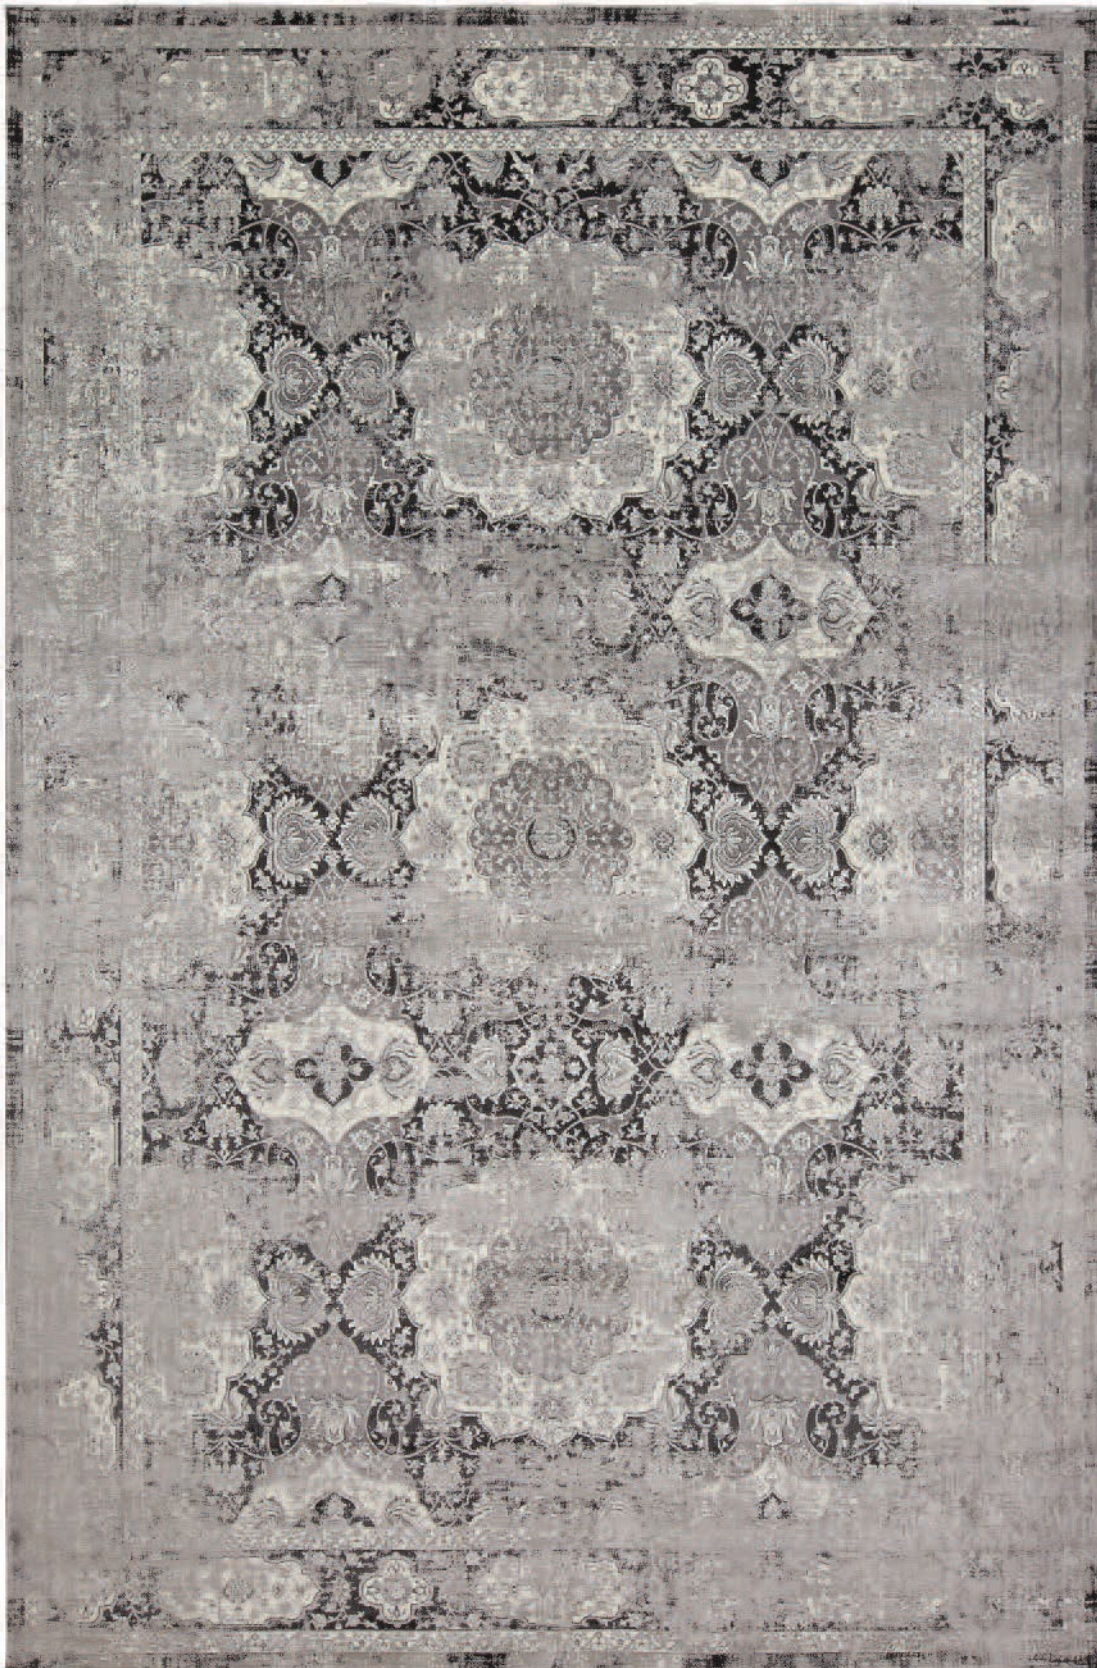

S6-04 Cream - Grey

Available Sizes			
4'x6'	5'x8'	8'x10'	9'x12'
122x183	153x244	244x305	275x366

S6-05 Cream - Light Blue

Available Sizes			
4'x6'	5'x8'	8'x10'	9'x12'
122x183	153x244	244x305	275x366

Machine-Made • Acrylic • Turkey

S7-01 Cream - Grey

Available Sizes			
4'x6'	5'x8'	8'x10'	9'x12'
122x183	153x244	244x305	275x366

Sunbrella 700 Collection

S7-02 Cream - Charcoal

Available Sizes			
4'x6'	5'x8'	8'x10'	9'x12'
122x183	153x244	244x305	275x366