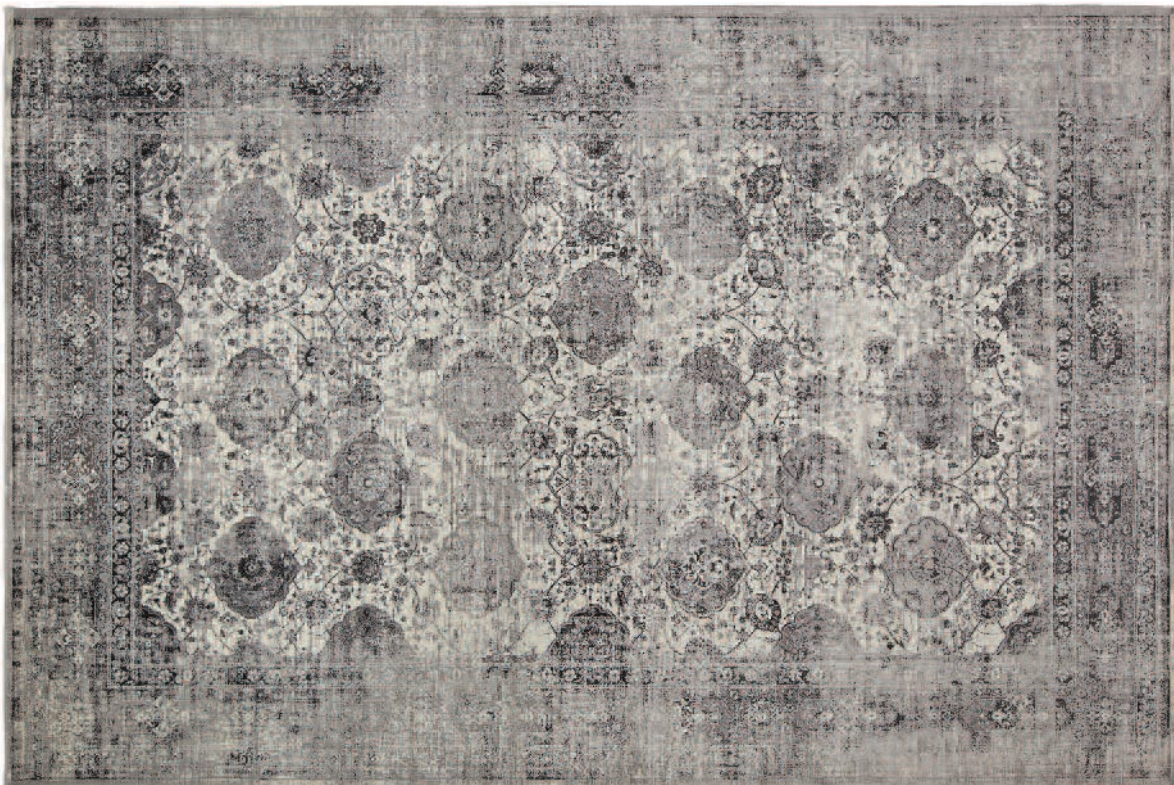

S7-01 Cream - Grey

Available Sizes			
4'x6'	5'x8'	8'x10'	9'x12'
122x183	153x244	244x305	275x366

Sunbrella 700 Collection

S7-02 Cream - Charcoal

Available Sizes			
4'x6'	5'x8'	8'x10'	9'x12'
122x183	153x244	244x305	275x366

Machine-Made • Acrylic • Turkey

S7-03 Charcoal - Bronze

Available Sizes			
4'x6'	5'x8'	8'x10'	9'x12'
122x183	153x244	244x305	275x366

S7-03 Cream - Beige

S7-03 Cream - Grey

Available Sizes			
4'x6'	5'x8'	8'x10'	9'x12'
122x183	153x244	244x305	275x366