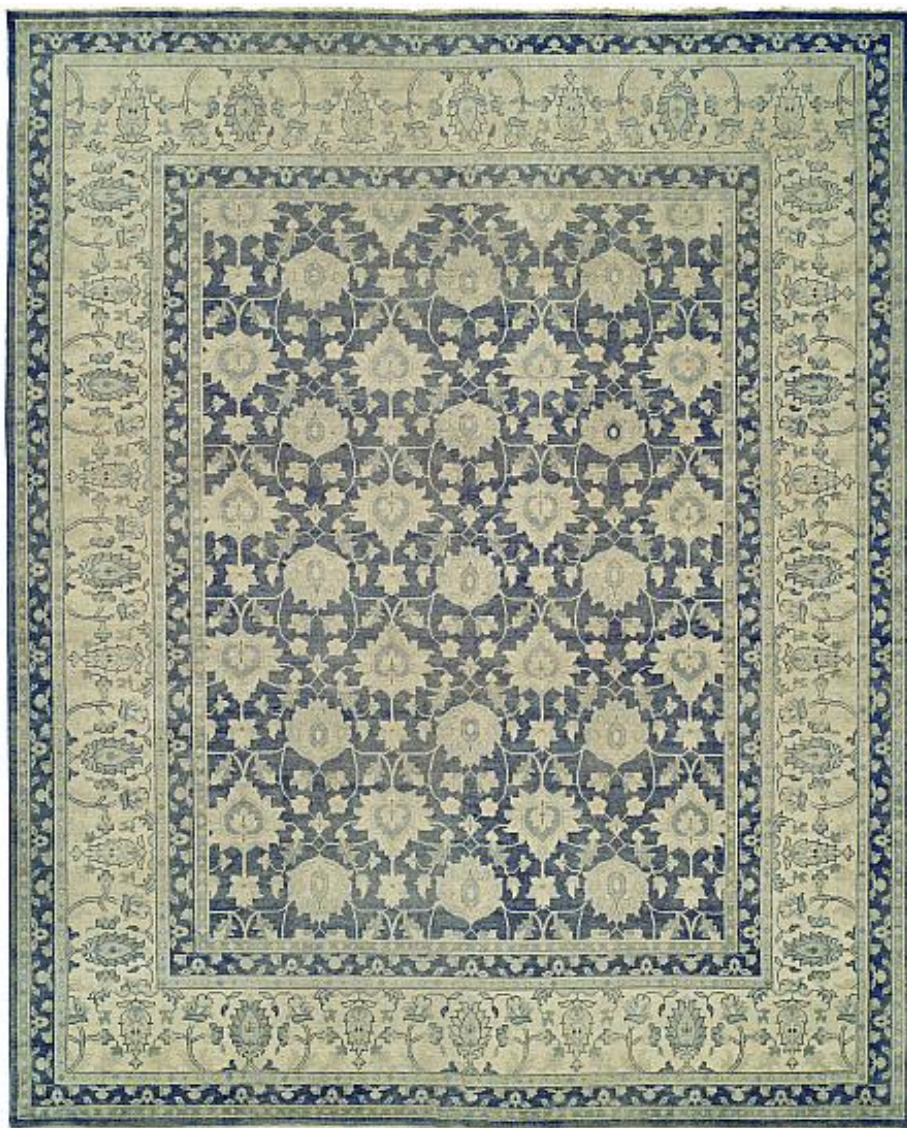

Elite Collection

EL-10 Blue

Content: Wool

Quality: Hand Knotted

Country of Origin: India

Sizes Available: 6' X 9', 8' X 10', 9' X 12', 10' X 14', 12' X 15'

The digital images we display have the most accurate color possible. However, due to differences in computer monitors and printers, we cannot be responsible for variations in color between the actual product and your screen or print.