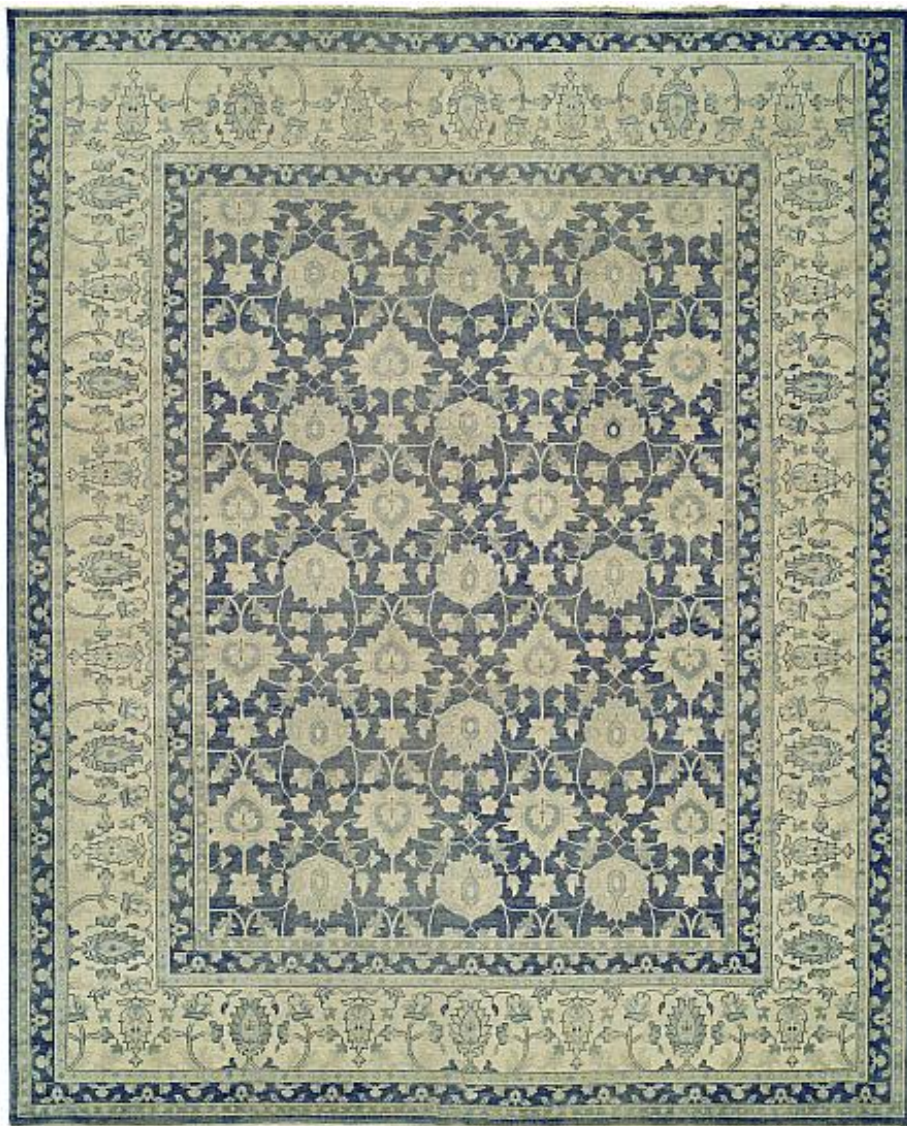

Elite Collection

EL-10 Blue

Content: Wool

Quality: Hand Knotted

Country of Origin: India

Sizes Available: 6' X 9', 8' X 10', 9' X 12', 10' X 14', 12' X 15'

The digital images we display have the most accurate color possible. However, due to differences in computer monitors and printers, we cannot be responsible for variations in color between the actual product and your screen or print.